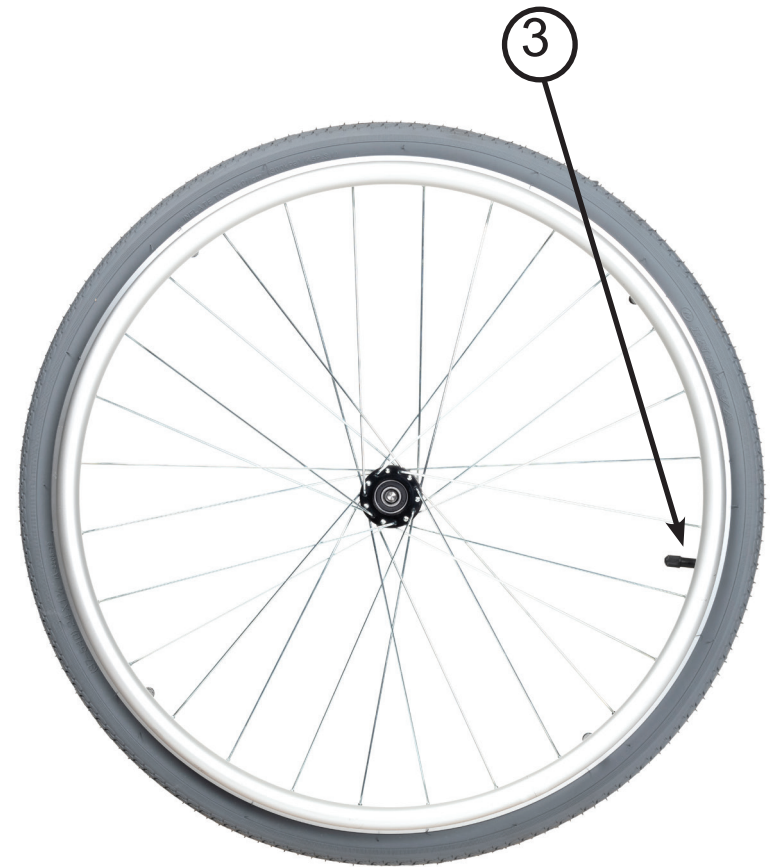

no.	description	art.no.
	WHEEL 24" AIR DG D12 37-540	1915823
1	RIM 24"X1 3/8, 28H, 4SLOTST	3990339
2	TIRE 24"X1"3/8 DG D12 37-540	3993163
3	INNER TUBE 24"X1"3/8 MOTO VALVE	1001296

EF00009/A

1915823

WHEEL 24" AIR DG D12 37-540				Plan No. / Plan nr.
				EF00009/A
	Drafted	Verified	Confirmed	
Date	06/07/2020	06/07/2020	06/07/2020	
Init.	LG	SD	SD	