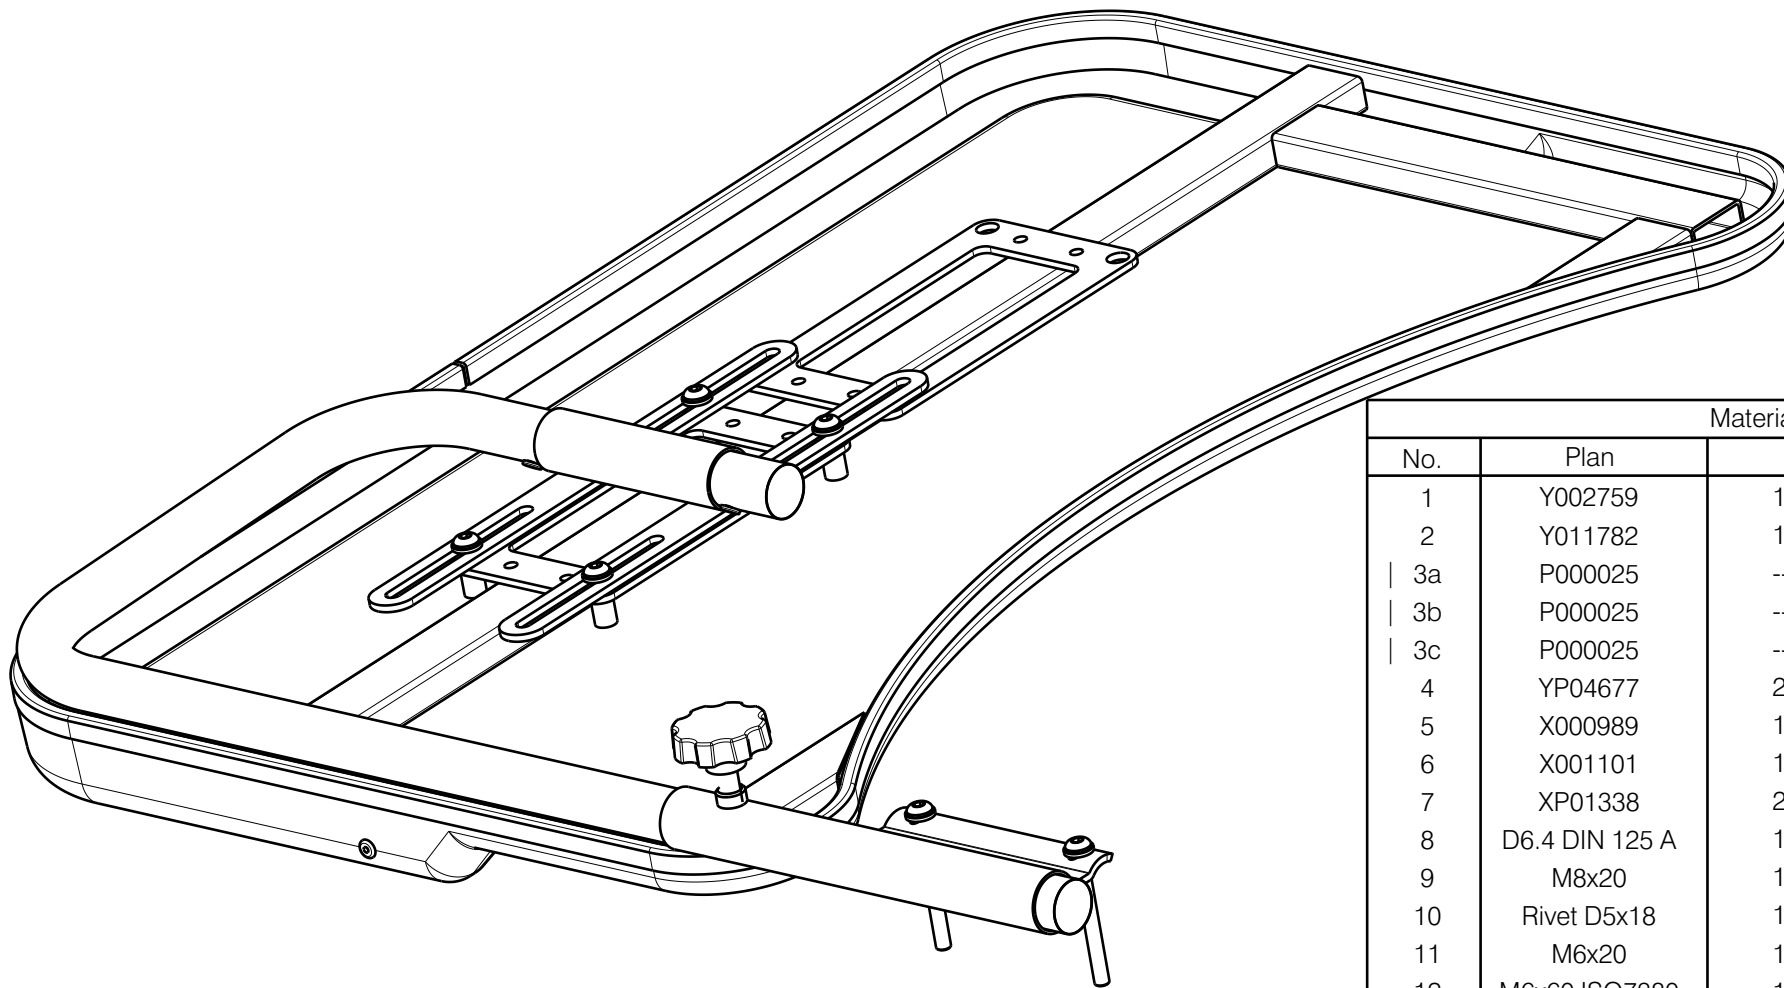

EP00142 / E

TABLE FOR V-SERIES & D-SERIES & INOVYS				Plan No.
Scale:	1:4	Drafted	Verified	Confirmed
Date	19/03/2014	03/01/2022	03/01/2022	03/01/2022
Initials	AZ	PM	TK	
				

1/2 EP00142/ E

Material			
No.	Plan	Article	Quantity
1	Y002759	1217101	1
2	Y011782	1678501	1
3a	P000025	---*	1
3b	P000025	---**	1
3c	P000025	---***	1
4	YP04677	2887154	1
5	X000989	1004539	4
6	X001101	1001605	2
7	XP01338	2992968	1
8	D6.4 DIN 125 A	1000973	10
9	M8x20	1001580	1
10	Rivet D5x18	1001589	2
11	M6x20	1006999	4
12	M6x60 ISO7380	1992915	2
13	Rivet 4x14	1001584	4
14	---	1003299	2,10m

* B02/B03

** B04/B05

*** Inovys

TABLE FOR V-SERIES & D-SERIES & INOVYS 2/2 Plan No. EP00142/ E

Scale: 1:4	Drafted	Verified	Confirmed
Date	19/03/2014	03/01/2022	03/01/2022
Initials	AZ	PM	TK

EP00142 / E